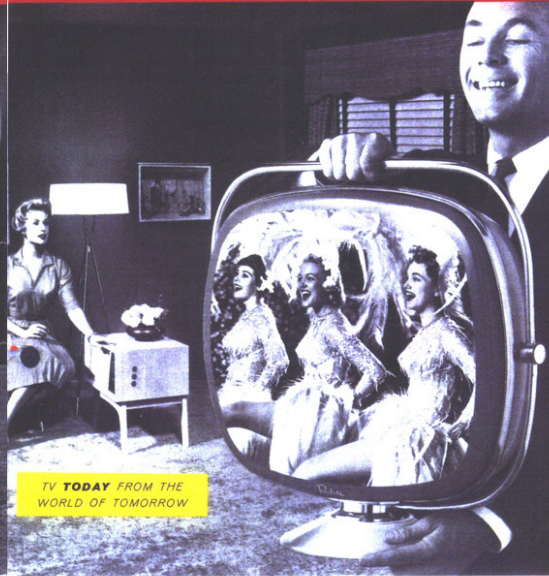

KEEP THE SET BESIDE YOUR CHAIR... PUT THE PICTURE ANYWHERE!

PHILCO Predicta Tandem

World's First Separate Screen Television

PHILCO Predicta Pedestal

WORLD'S FIRST SWIVEL-SCREEN CONSOLE

Again, Philco research makes possible the most unique and original console ever designed for television. In thousands of homes, it provides a fresh "look of tomorrow" that blends with modern or conventional decor.

For the first time in television history, you can put the picture wherever you want it, move it from place to place, even to another room, and keep the controls conveniently beside your easy chair.

Mobile Television

Custom Built-in

Fits Any Decor

PHILCO Predicta

OUT OF BASIC PHILCO RESEARCH COMES A COMPLETELY NEW CONCEPT OF TELEVISION DESIGN

For the first time, Philco scientists have found the way to separate the picture tube from the chassis. This development in itself creates the basis for a revolutionary approach to the form and function of television.

New freedom has come to television design, thanks to basic new inventions from the Philco laboratories.

finied to variations in the form and appearance of the cabinet.

Now, in one bold stroke of Philco scientific research, the picture tube has been divorced from the chassis. In another, inches have been sliced from the depth of the cathode ray tube. As a result, Philco engineers have opened up entirely new avenues of television receiver design. New ideas, new forms and a completely new approach to the use and enjoyment of television have emerged from the discoveries of Philco research... exciting, different and as modern as tomorrow.