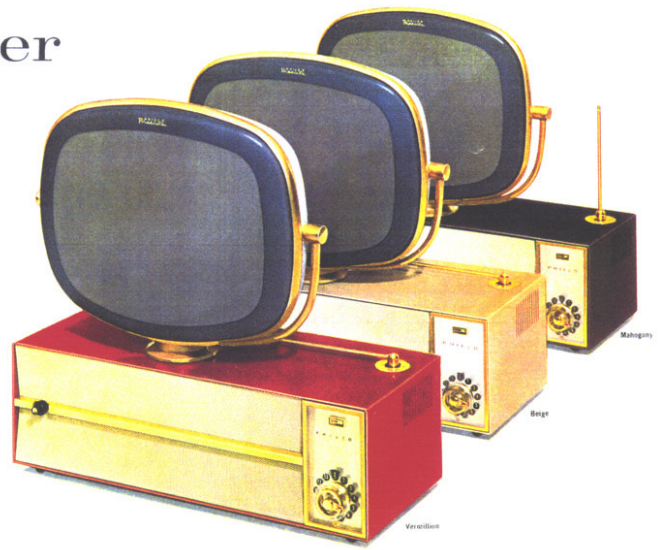

Predicta Seventeener

The ultimate in fresh, new decorator consolette* TV!

Here's TV in an exciting new form that perfectly complements contemporary furnishings. More compact than the conventional table TV, more appropriate for permanent location than a portable...it provides a perfect combination of size, color and design for today's new televiewing needs. And nothing could be newer...from its full circle swivel screen to its advanced Philco Predicta Seventeener chassis, with all the power of a 21" set.