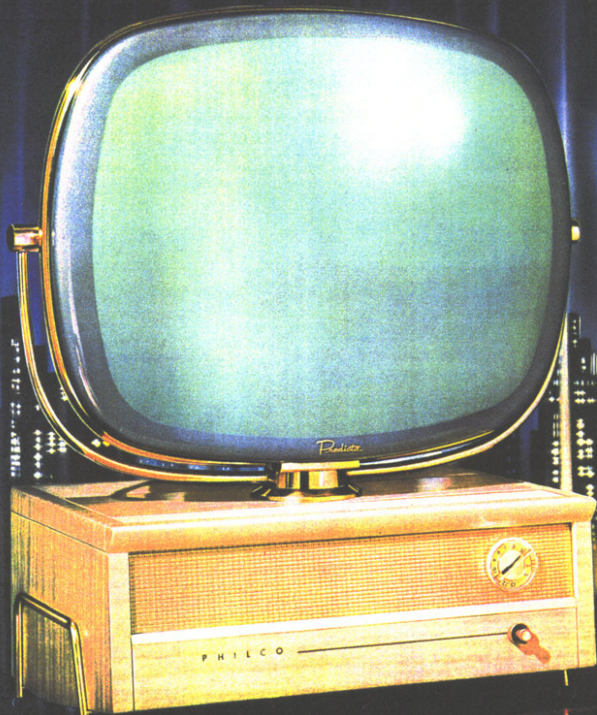

TV TODAY FROM THE
WORLD OF TOMORROW

PHILCO Predicta

TELEVISION

YOU ARE LOOKING AT

1965

Philco takes the most spectacular forward stride in television history with Predicta TV... a dream of the future come true. Here is a dynamic new television concept... 1965 TV ready now for 1959. Sweeping discoveries by Philco scientists in picture tube and chassis design have created the Philco Predicta, bringing new uses, new enjoyment and a new look to television.

Turn the page for the
biggest news in TV today...

PHILCO

THE PHILCO Predicta

Predicta Seventeener

The ultimate in fresh, new decorator consolette* TV!

Here's TV in an exciting new form that perfectly complements contemporary furnishings. More compact than the conventional table TV, more appropriate for permanent location than a portable...it provides a perfect combination of size, color and design for today's new televiewing needs. And nothing could be newer...from its full circle swivel screen to its advanced Philco Predicta Seventeener chassis, with all the power of a 21" set.

Princess

PHILCO 3410. In a choice of Vermilion, Beige or Mahogany finish, this Predicta Seventeener is at home with any decor. Polished brass metal trim includes tube base, antenna and socket, and cabinet framing. Full circle swivel picture tube in safety case. Pivot-Tenna pivots to best signal. Front tuning — on, off, volume and station selector.