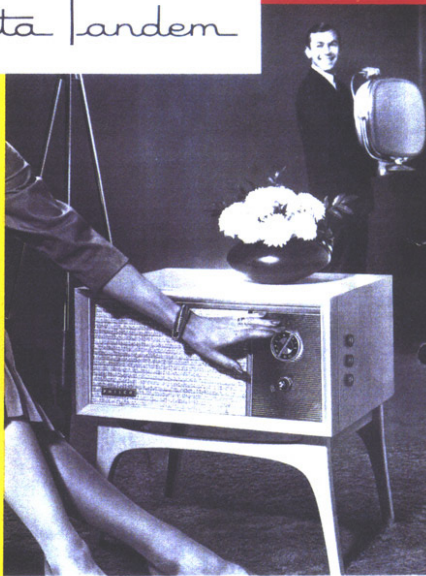

KEEP THE SET BESIDE YOUR CHAIR... PUT THE PICTURE ANYWHERE!

PHILCO Predicta Tandem

World's First Separate Screen Television

PHILCO Predicta Pedestal

WORLD'S FIRST SWIVEL-SCREEN CONSOLE

Again, Philco research makes possible the most unique and original console ever designed for television. In thousands of homes, it provides a fresh "look of tomorrow" that blends with modern or conventional decor.

For the first time in television history, you can put the picture wherever you want it, move it from place to place, even to another room, and keep the controls conveniently beside your easy chair.

Mobile Television

Custom Built-in

Fits Any Decor

PHILCO Predicta

OUT OF BASIC PHILCO RESEARCH COMES A COMPLETELY NEW CONCEPT OF TELEVISION DESIGN

For the first time, Philco scientists have found the way to separate the picture tube from the chassis. This development in itself creates the basis for a revolutionary approach to the form and function of television.

New freedom has come to television design, thanks to basic new inventions from the Philco laboratories.

finied to variations in the form and appearance of the cabinet.

Now, in one bold stroke of Philco scientific research, the picture tube has been divorced from the chassis. In another, inches have been sliced from the depth of the cathode ray tube. As a result, Philco engineers have opened up entirely new avenues of television receiver design. New ideas, new forms and a completely new approach to the use and enjoyment of television have emerged from the discoveries of Philco research... exciting, different and as modern as tomorrow.