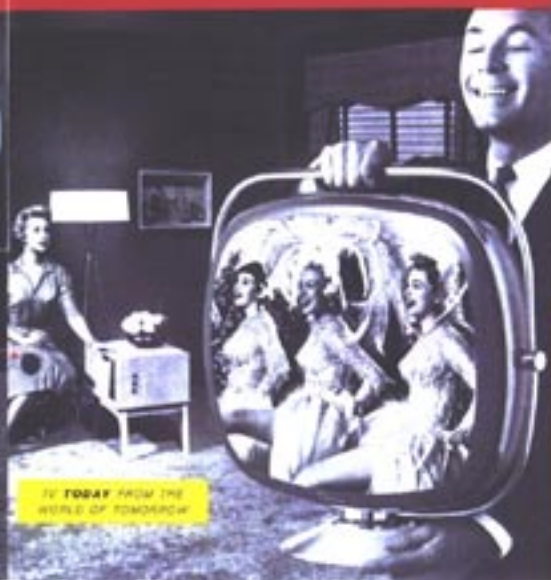

KEEP THE SET BESIDE YOUR CHAIR...PUT THE PICTURE ANYWHERE!

PHILCO Predicta Tandem

World's First Separate Screen Television

PHILCO Predicta Pedestal

WORLD'S FIRST SWIVEL-SCREEN CONSOLE

For the first time in television history, you can put the picture wherever you want it, move it from place to place, even to another room, and keep the controls conveniently beside your easy chair.

PHILCO

Predicta